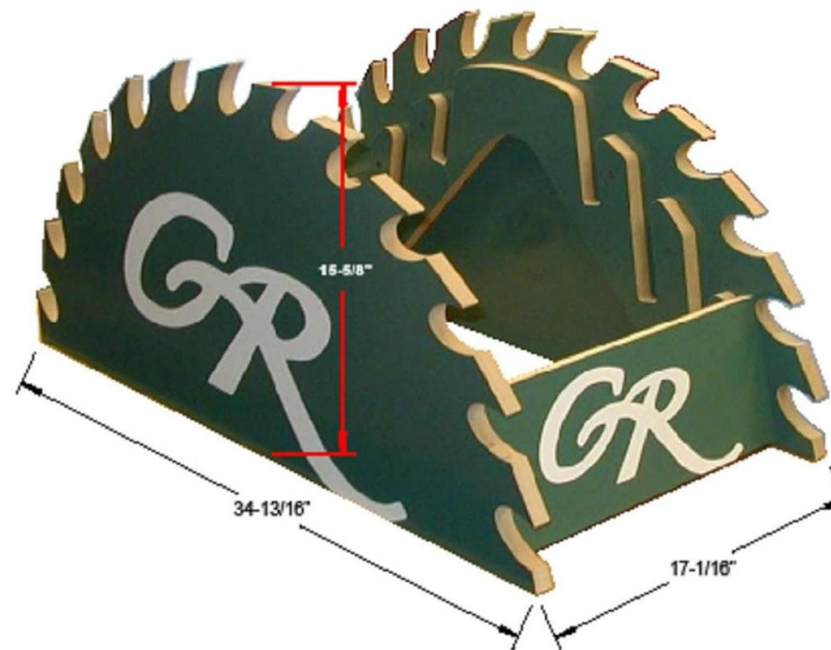

Cape Cod Collection

(Prefinished)

Lewis Bay Maple

Chatham Maple

Nantucket Red Birch

Wellfleet Cherry

Bass River Cherry

Rock Harbor Hickory